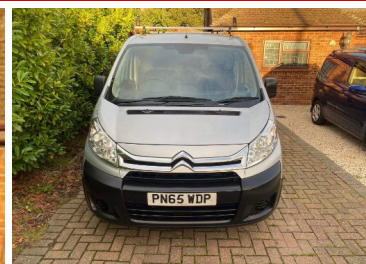

2015(65) Citroen Dispatch 1000 L1H1 ENTERPRISE HDI

£8,995

Engine: Diesel
Body: Panel Van
Gearbox: 5-Speed
Capacity: 1560cc
Colour: Silver
Mileage: 53,000
CO²: 177g/km
MPG: 42.2mpg
Top Speed: 90mph
BHP: 89bhp
Insurance Grp: E

AIR CONDITIONING (MANUAL)
REAR PARKING ASSISTANCE

+++NO VAT+++AA APPROVED+++THIS DISPATCH VAN IS OFFERED TO THE MARKET PLACE IN ABSOLUTELY LOVELY CONDITION WITH FULL SERVICE HISTORY. SPECIFICATION INCLUDES AIR CONDITIONING, FULL ELECTRIC PACK, REAR PARKING SENSORS, BULKHEAD, 3 SEATER AND REMOTE CENTRAL LOCKING. VIEWING IS STRICTLY BY APPOINTMENT ONLY AT AUTOPOINT OF BOURNE END.